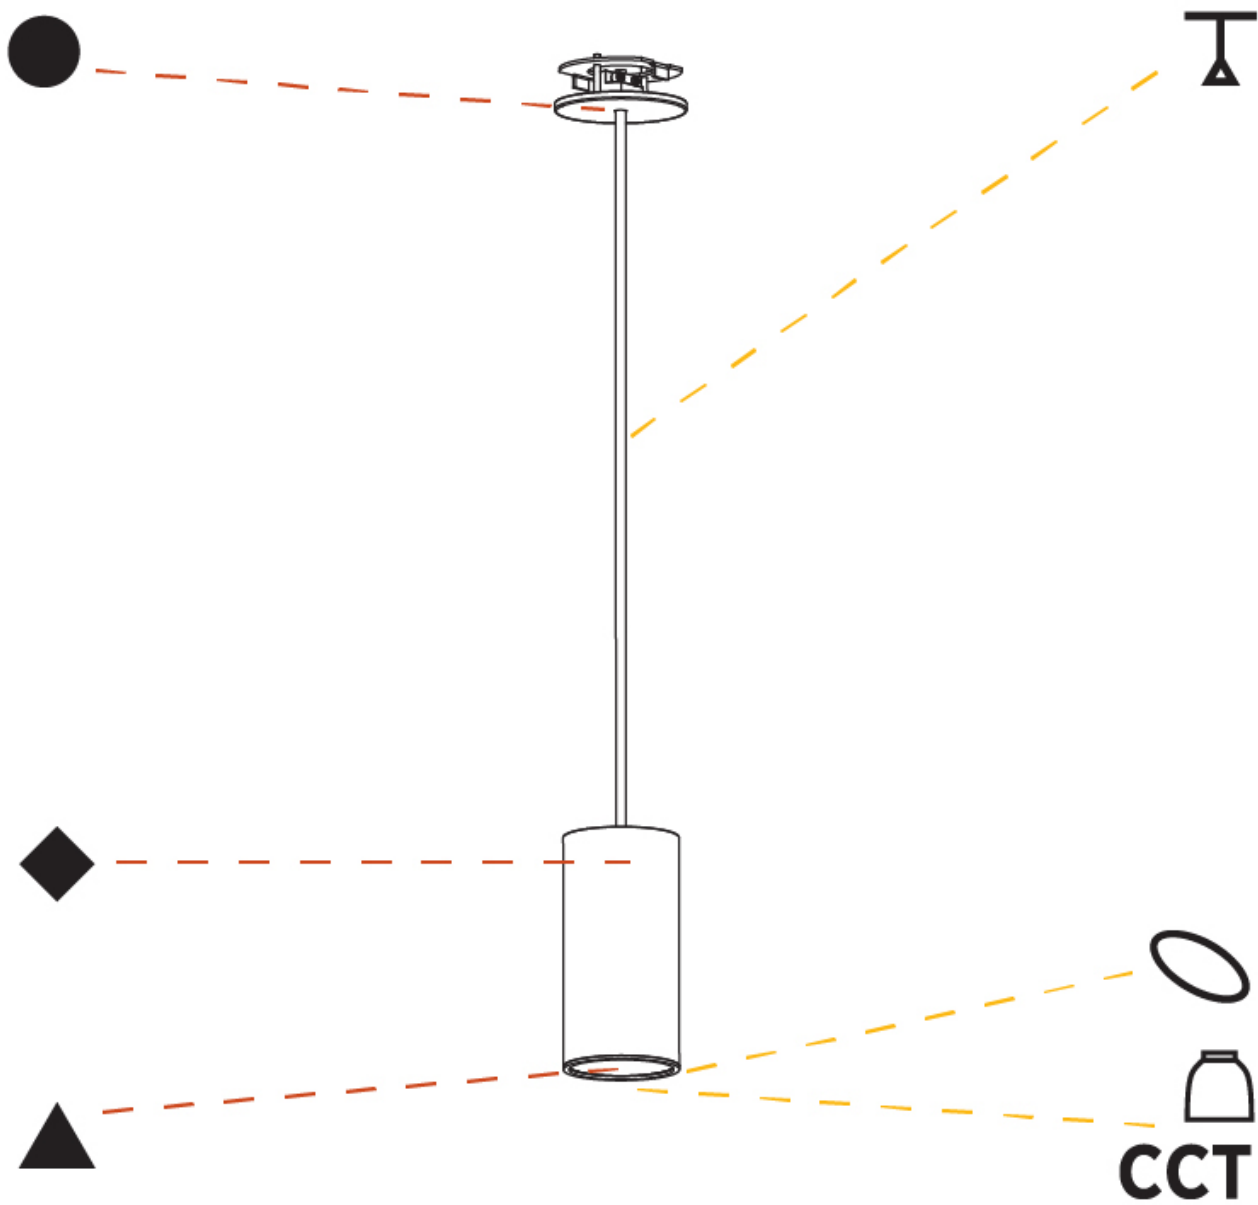

GENERAL

Series: Hangover
Subseries: Hangover Monopoint Recessed Canopy
Brand: Prolicht
Division: Architectural
Mounting Type: Suspension
Mounting Location: Ceiling
Subcategory: Pendant

PHYSICAL

Shape: Cylinder
Diameter (mm): 75
Diameter (in): 2 ¹⁵ / ₁₆
Height (mm): 150
Height (in): 5 ⁷ / ₈
Max. Overall Height (mm): 2150
Max. Overall Height (in): 84 ⁵ / ₈
Light Distribution: Direct
Diffuser: Shine Ring 0-6
Fixture Finish: SSR / BKV / CWI / CRY / HAB / UFT / ITA / RUA / FTG / MYG / LOD / PUS / FRO / FUP / KIA / POP / BLS / SPG / MEY / GOH / GUM / CHC / COM / ABZ / JAG / OBR / MOS / ROR
Fixture Material: Aluminum
Cable Details: 2000mm / 6000mm Cable in White / Black / Orange / Red
Cut-out Measurements: 68mm / 2 11/16"

OPTICAL

Reflector: 18 / 36 / 52

RATINGS AND CERTIFICATIONS

Certified By: Certified for North American Standards
IP rating: IP20

HANGOVER MONOPOINT RECESSED CANOPY SUSPENSION

A300156-

PROJECT	_____
TYPE	_____
SPECIFIER	_____
QUANTITY	_____
DATE	_____

GENERAL

Series: Hangover
Subseries: Hangover Monopoint Recessed Canopy
Brand: Prolicht
Division: Architectural
Mounting Type: Suspension
Mounting Location: Ceiling
Subcategory: Pendant

PHYSICAL

Shape: Cylinder
Diameter (mm): 75
Diameter (in): 2 ¹⁵ / ₁₆
Height (mm): 150
Height (in): 5 ⁷ / ₈
Max. Overall Height (mm): 2150
Max. Overall Height (in): 84 ⁵ / ₈
Light Distribution: Direct / Indirect
Diffuser: Shine Ring 0-6
Fixture Finish: SSR / BKV / CWI / CRY / HAB / UFT / ITA / RUA / FTG / MYG / LOD / PUS / FRO / FUP / KIA / POP / BLS / SPG / MEY / GOH / GUM / CHC / COM / ABZ / JAG / OBR / MOS / ROR
Fixture Material: Aluminum
Cable Details: 2000mm / 6000mm Cable in White / Black / Orange / Red
Cut-out Measurements: 68mm / 2 11/16"